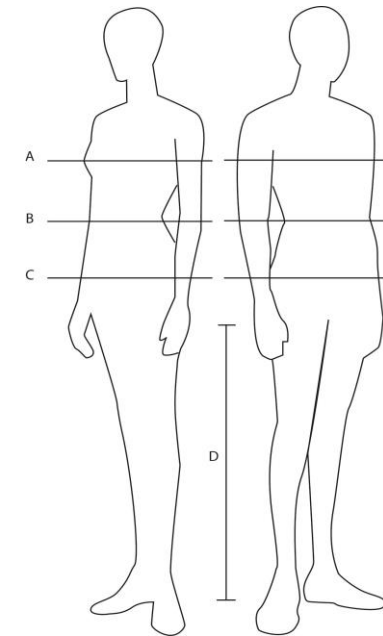

All dimensions are measured in Centimeters.

Unisex Garments are based on mens sizechart

Women

	EU	XS	S	M	L	XL	2XL					
	US	XS	S	M	L	XL	2XL					
Single size EU	32	34	36	38	40	42	44	46	48	50	52	54
Single size US	2	4	6	8	10	12	14	16	18	20	22	24
A. Chest	76	80	84	88	92	96	100	104	110	116	122	128
B. Waist	60	64	68	72	76	80	84	88	94	100	106	112
C. Hip	84	88	92	96	100	104	108	112	117	122	127	132
D. Inside leg	81	81	81	81	84	84	86	86	86	86	86	86

All dimensions are measured in Centimeters.

Fit on our garments:

CLOSE FIT - Tight range of motion*.

REGULAR FIT - Normal range of motion*.

GENEROUS FIT - Loose range of motion*.

***Range of motion** is the difference between body measurements and garment measurements. That is, how far away from the body the fabric of the garment is.

Tighter garments has less range of motion and the greater range of motion the wider the garment is.

Take your body measurements to find your size.

Kid

(Centilong) EU	50	56	62	68	74	80	86	92	98	104	110	116	122	128	134	140	146	152	158	164
(Age) US	1-3mths		3-6mths		6-9mths		1-2y		3-4y		5-6y		7-8y		9-10y		11-12y		13-14y	
A. Chest	41	43	45	47	49	51	53	54	55	56	57	58	61	64	67	70	71	76	77	82
B. Waist					49	50	50	51	52	53	54	55	56	58	59	61	63	65	67	69
C. Hip							53	55	57	59	61	63	66	69	72	75	78	81	85	88
D. Inside leg					27	30	33	37	40	44	48	51	55	59	62	65	68	72	75	77

All dimensions are measured in Centimeters.